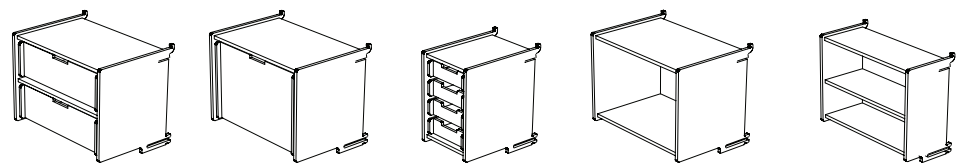

colours available for faces

klik™

klik™ is a modular storage system with literally hundreds of possibilities from office workstations to shopfitting and children's rooms. An array of modular elements such as shelving, worktops, cupboards, drawers and storage boxes simply "klik" into the backing board, and can be reconfigured as requirements change.

#1 | A3 shelf
R300

#2 | A4 shelf
R230

#3 | in/out tray
R240

#4 | single strut
R70

#13 | hanger strut
R70

#12 | hanger
R140

#5 | small worktop
R550

#18 | big worktop
R650

#6 | storage box
R470

#7 | open storage box
R460

#9 | double drawers
R1 830

#10 | drawer
R1 770

#11 | small drawers
R1 640

#8 | box shelf
R670

#19 | shallow box shelf
R510

#14 | tall cupboard
R2 630