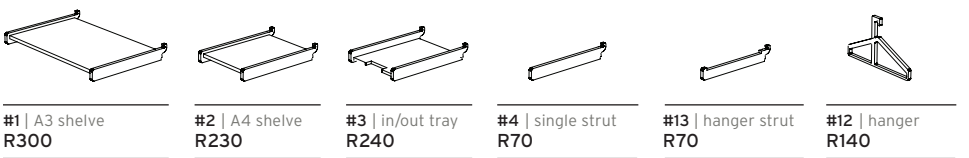

colours available for faces

klik™

klik™ is a modular storage system with literally hundreds of possibilities from office workstations to shopfitting and children's rooms. An array of modular elements such as shelving, worktops, cupboards, drawers and storage boxes simply "klik" into the backing board, and can be reconfigured as requirements change.

#1 | A3 shelf
R300

#2 | A4 shelf
R230

#3 | in/out tray
R240

#4 | single strut
R70

#13 | hanger strut
R70

#12 | hanger
R140

#5 | small worktop
R550

#18 | big worktop
R650